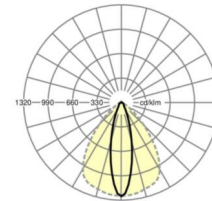

CHARACTERISTICS

Order number	19520024100
EAN number	4020863429608
Commodity code	94051190
Certification mark	IP 20, Protection class I, ENEC10 VDE, F, HACCP DIN10500/Food/IFS-application-related suitability/BRC, Indoor, CE
Impact resistance (IK rating)	IK03 (-20°C bis 30°C)
Ambient temperatur	ta -20°C to 30°C
Warranty period	5 years
State funding programs	BEG - Federal funding for efficient buildings (valid only for Germany)

ELECTRICAL ENGINEERING

Controller	Electronic driver (1 pcs.)
System output	52W
Mains voltage	230V/50Hz
Circuit breakers (inrush current)	17 pieces/B10, 28 pieces/B16, 29 pieces/C10, 48 pieces/C16
Energy efficiency class/light source	C

LIGHTING TECHNOLOGY

Placement	LED, Colour rendering/Light colour CRI ≥ 80 / 3000K
Colour tolerance (MacAdam)	3SDCM
Nominal luminous flux	8830lm
LED service life	50000h L80/B10 (Tq 30°C), 70000h L80/B50 (Tq 30°C)
Luminaire luminous efficiency	171lm/W
Beam angle	25° (C0) / 100° (C90)
UGR lat./long.	16.5 / 21.8

MECHANICS

Housing colour	traffic white RAL 9016
Dimensions (LxWxH/DxH)	2299mm x 55mm x 37mm
Weight (net)	2.2kg
Type of installation	Mounting rail system installation, Light structure

Dimensions

L	2299 mm	Length
B	55 mm	Width
H	37 mm	Height

DEEP-LINK

<https://www.regiolux.de/en/article/19520024100>

Reference	LED 9000lm 830
ηLB	100 %
Φ ↓/↑	98 % / 2 %
UGR lat./long.	16.5 / 21.8